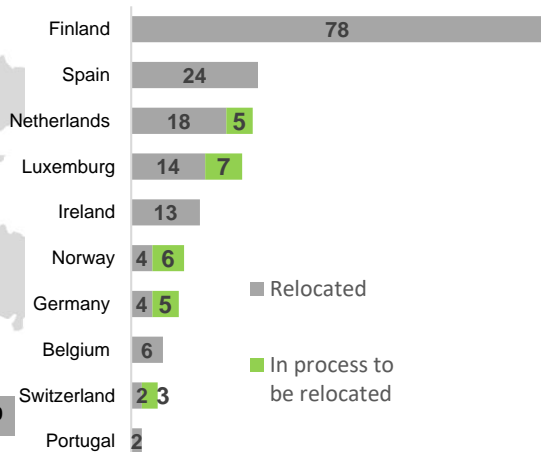

Refugee and migrant children in Greece*

As of 31 December 2016

Key figures

21,000 estimated number of refugee and migrant children across Greece. Among them **2,300 UAC**.

2,413 children have been relocated from Greece, as of end of December. Among them **191 UASC** relocated or in the process to be relocated. (4 November 2015 – 31 December 2016)

44 accompanied children have been returned to Turkey through the EU-Turkey agreement. (20 March- 31 December 2016)

Asylum applications January - November 2016 (accompanied and unaccompanied children)

Relocations of children from Greece until 31 December 2016.

Relocated from Greece (adults-children breakdown)

Number of UASC per country of relocation (Relocated or in the process to be relocated)

Unaccompanied children-breakdowns of asylum applications (November 2016)