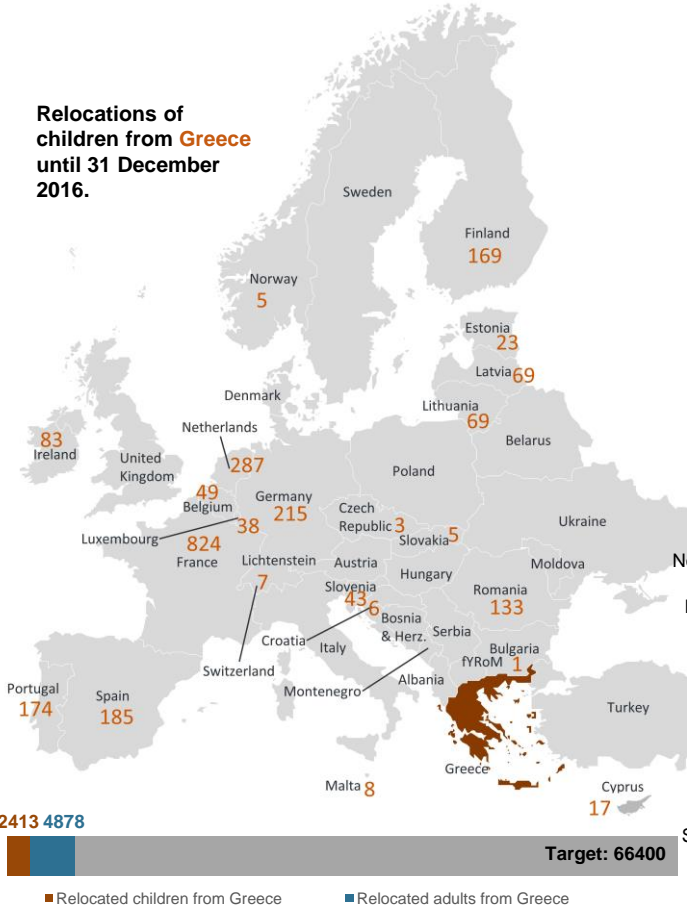

Refugee and migrant children in Greece*

As of 31 December 2016

Key figures

21,000 estimated number of refugee and migrant children across Greece. Among them **2,300 UAC**.

2,413 children have been relocated from Greece, as of end of December. Among them **191 UASC** relocated or in the process to be relocated. (4 November 2015 – 31 December 2016)

44 accompanied children have been returned to Turkey through the EU-Turkey agreement. (20 March- 31 December 2016)

Asylum applications January - November 2016 (accompanied and unaccompanied children)

Relocations of children from Greece until 31 December 2016.