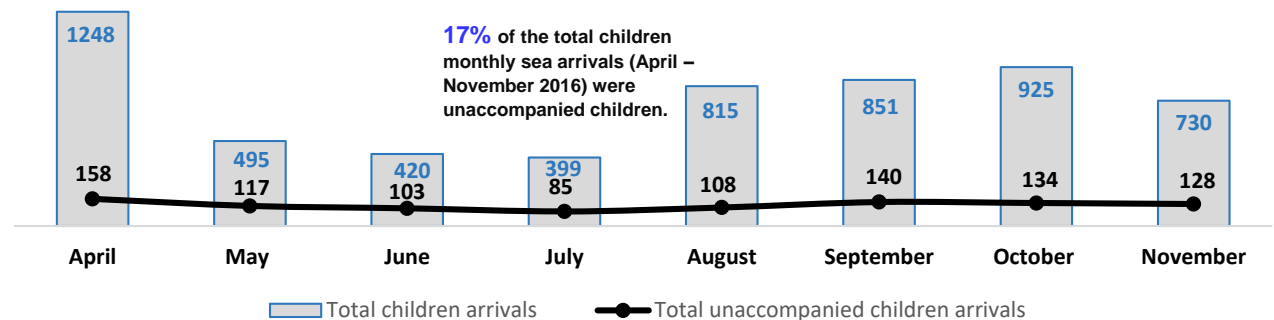

Refugee and migrant children in Greece*

As of 31 December 2016

Key figures

21,000 estimated number of refugee and migrant children across Greece. Among them **2,300 UAC**.

2,413 children have been relocated from Greece, as of end of December. Among them **191 UASC** relocated or in the process to be relocated. (4 November 2015 – 31 December 2016)

44 accompanied children have been returned to Turkey through the EU-Turkey agreement. (20 March- 31 December 2016)

Asylum applications January - November 2016 (accompanied and unaccompanied children)

Relocations of children from Greece until 31 December 2016.

Relocated from Greece (adults-children breakdown)

Number of UASC per country of relocation (Relocated or in the process to be relocated)

Unaccompanied children-breakdowns of asylum applications (November 2016)

Accompanied children-breakdowns of asylum applications (November 2016)

Refugee and migrant children – UAC sea arrivals in Greece April - November 2016

17% of the total children monthly sea arrivals (April – November 2016) were unaccompanied children.