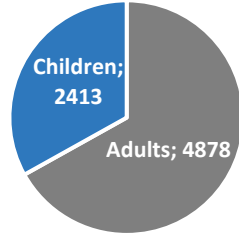

Relocated from Greece (adults-children breakdown)