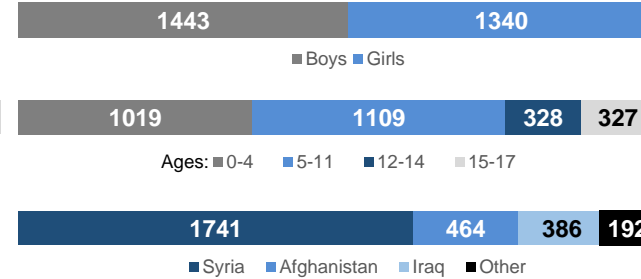

Accompanied children-breakdowns of asylum applications (November 2016)