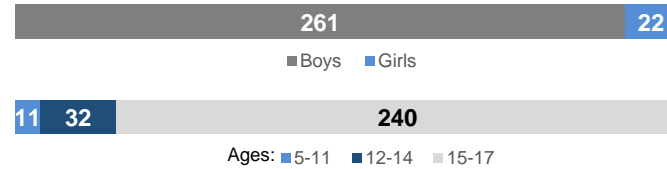

44 accompanied children have been returned to Turkey through the EU-Turkey agreement. (20 March- 31 December 2016)

Asylum applications January - November 2016 (accompanied and unaccompanied children)

Relocations of children from Greece until 31 December 2016.

Relocated from Greece (adults-children breakdown)

Number of UASC per country of relocation (Relocated or in the process to be relocated)

Unaccompanied children-breakdowns of asylum applications (November 2016)