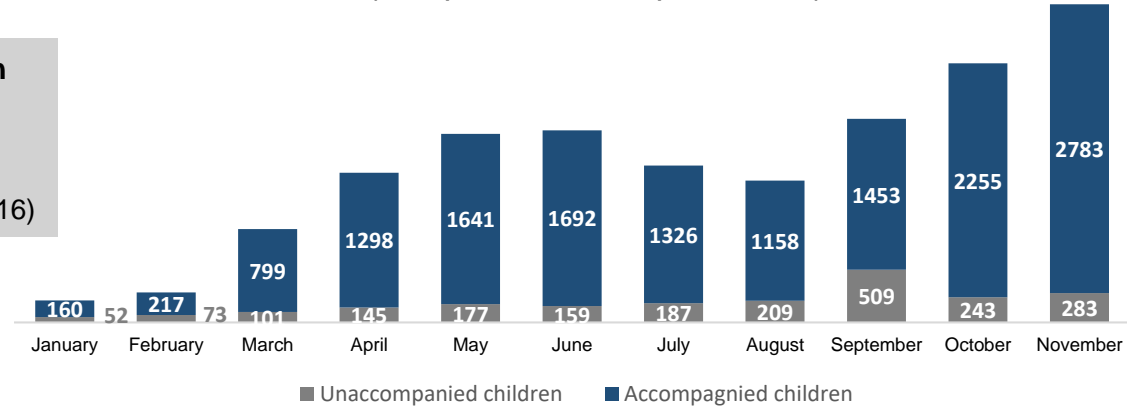

Refugee and migrant children in Greece*

As of 31 December 2016

Key figures

21,000 estimated number of refugee and migrant children across Greece. Among them **2,300 UAC**.

2,413 children have been relocated from Greece, as of end of December. Among them **191 UASC** relocated or in the process to be relocated. (4 November 2015 – 31 December 2016)

44 accompanied children have been returned to Turkey through the EU-Turkey agreement. (20 March- 31 December 2016)

Asylum applications January - November 2016 (accompanied and unaccompanied children)

Relocations of children from Greece until 31 December 2016.